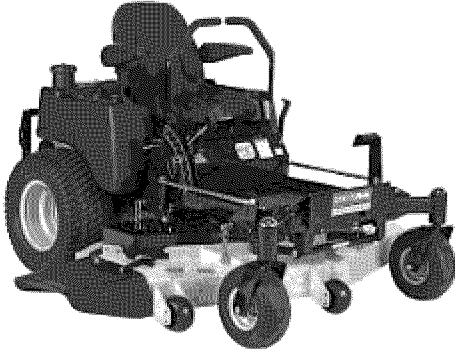

Visit our other sites:

Sears

PartsDirect

Kmart

the great indoors

LAN

Sears

You Pay: \$6999.99

Mail-in rebate ([Details](#))

After mail-in rebate \$6649.99

[Special Offers](#)

Craftsman Professional 26 hp 52 in. Zero Turn Riding Mower

Sears item# 07128875000 Mfr. model# 28875

Product Overview:

Lawn Tractor Type: Hydrostatic - ZTR