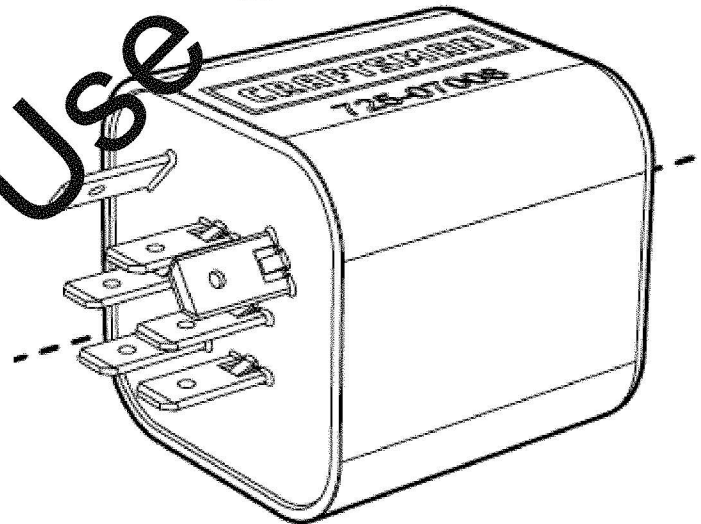

2/2/2017

Brand: Craftsman
Division: 71
Source: No Source number. Connect Kit is not repaired.

If the riding mower or zero turn radius mower is not already equipped with Smart lawn technology, the Craftsman Smart Lawn Connect Kit 25200 is required. Connect Kit sold separately wherever Craftsman riding mowers or zero turn radius mowers are sold. Works with most Craftsman Riding Mowers (including Zero Turn models) manufactured from 2010 to present when equipped with a Craftsman Smart Lawn Connect Kit (Item No. 25200). List of models that are excluded from using the Craftsman Smart Lawn Connect Kit 25200 is found after the following table.

Tractor Model #'s this kit can be installed on:

917.203800	917.254310	917.288630
917.203801	917.254320	917.288631
917.203810	917.254330	917.288610
917.203820	917.255810	917.288662
917.203830	917.255830	917.288671
917.203840	917.255840	917.288672
917.203850	917.280080	917.289140
917.203860	917.280083	917.289213
917.203861	917.280084	917.289223
917.203900	917.280350	917.289245
917.203901	917.288514	917.289253
917.203910	917.288515	917.289255
917.203911	917.288517	917.289272
917.203920	917.288520	917.289283
917.203921	917.288522	917.289344
917.203930	917.288526	917.289362
917.204021	917.288530	917.289452
917.204031	917.288533	917.289453
917.204080	917.288560	917.289472

25200
Craftsman Smart
Lawn Connect Plug