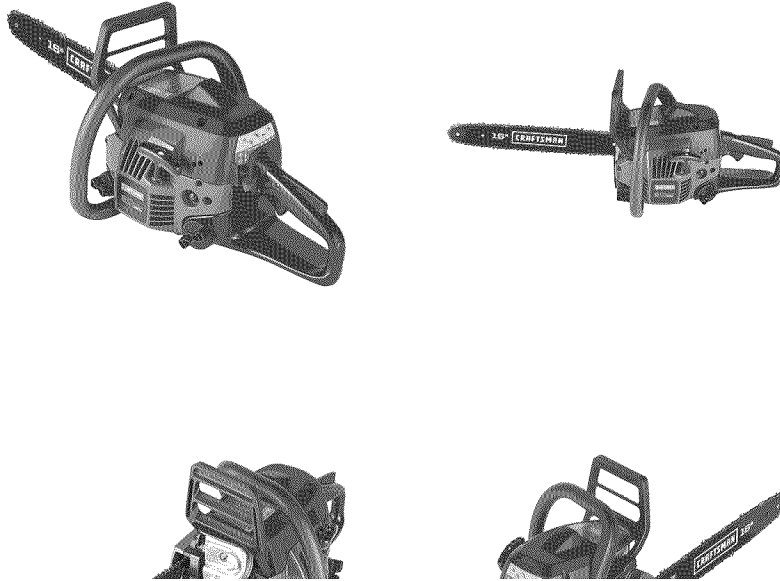

Customer Service: 1-800-697-3277

Craftsman 16" 38cc Gas Chain Saw

0 Reviews Description Specifications Sears Protection Agreements

On Sale

[sign in](#) | [join for free](#) | [set location](#)

Sold by: **Sears**

Regular price ~~\$169.99~~
Your savings **-\$37.00**

\$132.99

earn **\$1.33 in points**
to use later

Layaway Available

In Stock for Shipping
enter ZIP code for pricing

FREE Store Pickup
enter location for availability

Quantity:

Add to Cart

Get price matching help & more

[Have an expert call you](#)
[View Alaska/Hawaii Pricing](#)

Description Item # 07138170000P Model # 38170

Whether you're cutting firewood, trimming trees or cleaning up after a storm, this Craftsman Gas Chain Saw will be your next go-to tool. At 16 inches long, the Craftsman's two-cycle 38 cc engine is tough enough to take on many jobs around the house or yard. It will rip through trees or whittle stumps down to size. Its plastic handle is designed to cut down on vibration for comfort, and an automatic chain oiler lets you keep cutting for as long as needed.

- Dependable two-cycle 38cc engine
- 16" long
- Nylon plastic handle for vibration-free durability
- Automatic chain oiler
- Convenient carrying case for easy transportation to and from the job site
- Grey finish