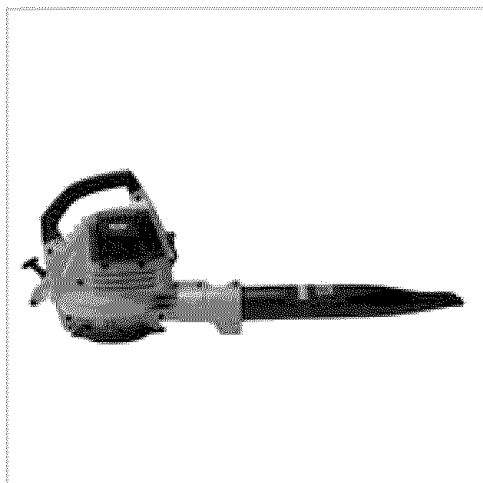

CRAFTSMAN**\$99.99**

Rebate(s) available

 **Buy Online,
Pick Up In Store**
 **We'll match any
price plus ...**
**Craftsman 25cc Gas Blower**

Sears item #07179490000 Mfr. model #35879490

185 mph, 385 cfm blower - great for cleaning the sidewalks and driveway. 25cc, 2-cycle, variable speed engine.

This item typically leaves the warehouse within 2 business days.

Product Overview:

Item Type	Gas blower
Air Output in MPH	185 mph
Item Weight	14.0 lbs.
General Warranty	1 year limited

Motor-Engine:

Displacement	25 cc
Speed Capability	Variable
Speed Range CFM	385 CFM

Fuel System:

Fuel Type	Gas/oil mix
-----------	-------------

Controls, Overall:

Primary Location	Side
Primary Type	Lever

Performance:

Decibels	72 dB
----------	-------

Quality:

Bulk Reduction	N/A
----------------	-----