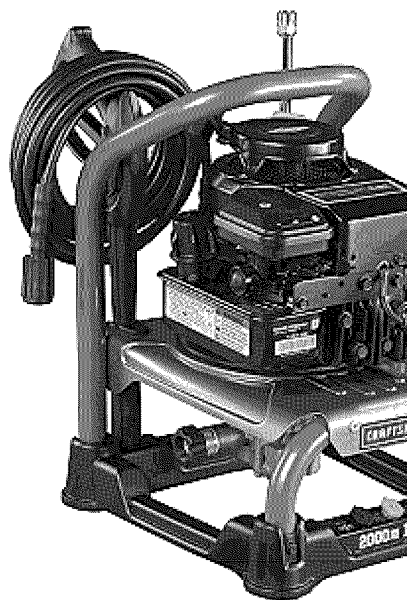

# Craftsman Clean N' Carry™ 2,000 PSI 1.8 GPM Gas Pressure Washer

NEW Item ! | | SearItem# 07175070000 | Model# 020535

0 Reviews | | Write a review