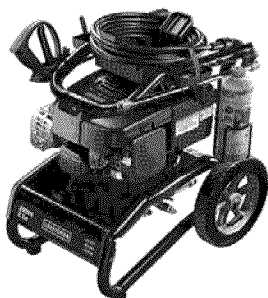

# Craftsman 2800 psi 2.3 GPM Gas Pressure Washer

0 Reviews Description Specifications Sears Protection Agreements

On Sale [sign in](#) | [join for free](#) | [set location](#)

Sold by: **Sears**

Regular price	<del>\$379.99</del>
<b>Your savings</b>	<b>-\$66.50</b>

## Description Item # 07175492000P Model # 020591

Craftsman 2800 psi 2.3 GPM gas pressure washer.

- 2800 MAX PSI / 2/3 MAX GPM
- Briggs & Stratton 850 Series Professional OHV engine, 8.50 lbs gross torque
- Perfect Mix Dual Direct From Concentrate Soap System with 2 free bottles included
- 4 Quick Connect Spray Tips
- 10" wheels
- Axial Cam pump with Easy Start Technology
- 30' Hose
- Fold down handle for convenient and easy storage