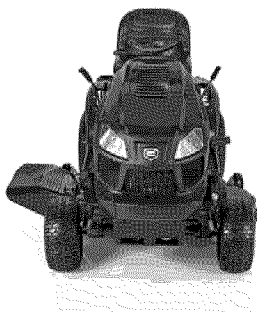

Customer Service:1-800-697-3277

Craftsman 19HP 46" KOHLER Turn Tight® Hydrostatic Yard Tractor - Non CA

0 Reviews 0 Questions Description Specifications Sears Protection Agreements

Description Item # 07120385000P

Take Charge of Your Yard with Craftsman's Hydrostatic Turn Tight Tractor

With a solid blend of speed, power and maneuverability, the **Craftsman turn tight 46" yard tractor** takes down tall grasses in large yards while being able to mow around obstacles such as trees, planters, fences and swing sets. Craftsman's Turn Tight technology gives you the agility of a 6 inch turning radius with the normal turn of the wheel. Easily whip around gardens and other obstacles, or make the turns at the end of your runs much quicker to get the yard cut faster. A Kohler Courage® engine delivers 19 horsepower* through 540cc's to give you a top mowing speed of 5.5mph, perfect for larger yards of an acre or more. Enjoy smooth operation with no shifting with the hydrostatic automatic transmission. The infinite forward gears means you're always in the power band to get up hills or effortless reach top speed.

The 46 inch cutting deck on the **Craftsman hydrostatic turn tight tractor** helps with maneuverability around obstacles and trees while being wide enough to mow down respectable swaths of grass in a single pass so you're done quicker and on with the fun stuff

sooner. The deck adjusts to 1 inch minimum cutting height and 4 inches max and is spring assisted, making it easier to cut different parts of your yard to the specs you love. And when mowing the entire yard seems daunting, Craftsman included creature comforts on this yard tractor like cruise control, a padded adjustable seat and integrated cup holder to keep you going stronger and longer.