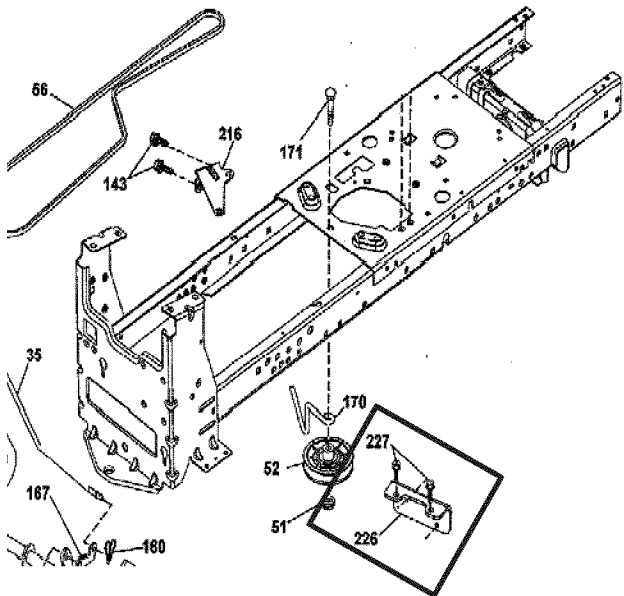


PART UPDATE

****DIVISION 71****

KENMORE SOURCE 917 LAWN TRACTORS

Torque Strap Bracket P/N

MODELS:	917.204010	917204020	917.204070	917.990460
	917.204011	917204021	917.990360	917.990480

In some LIS images the Torque strap P/N 71-917-532440619 and torque mounting bracket P/N 71-917-532401564 are not shown. Not all lawn tractors use these parts. Order only if the lawn tractor was originally equip with the Torque strap and bracket.

Issue	Explanation
<input checked="" type="checkbox"/> Part not shown on parts list	Torque strap bracket and Torque bracket not shown on parts in LIS. P/N 71-917- 532440619 and P/N 71-917-532401564.
<input type="checkbox"/> Incorrect part # on parts list	
<input type="checkbox"/> Part shown but no key #	
<input type="checkbox"/> Wrong Part Description	
<input type="checkbox"/> Alternative to Part Assembly NLA	
<input type="checkbox"/> Alternative to Part NLA	
<input type="checkbox"/> Accessory Part not on parts list	
<input type="checkbox"/>	

Torque Strap P/N 71-917-53244061

Torque Bracket P/N 71-917-532401564

Both Torque strap and Torque bracket P/N 71-917-53244061 and P/N 71-917-532401564