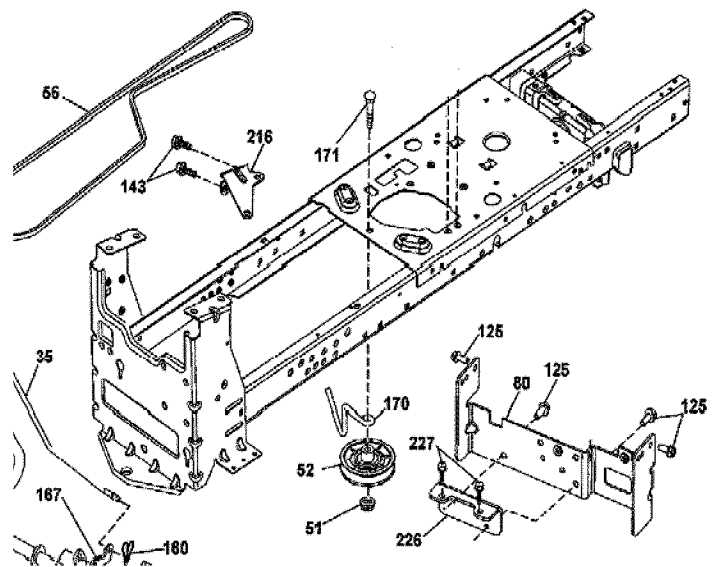


PART UPDATE

****DIVISION 71****

KENMORE SOURCE 917 LAWN TRACTORS

Torque Strap Bracket P/N

MODELS:	917.204010	917204020	917.204070	917.990460
	917.204011	917204021	917.990360	917.990480

In some LIS images the Torque strap P/N 71-917-532440619 and torque mounting bracket P/N 71-917-532401564 are not shown. Not all lawn tractors use these parts. Order only if the lawn tractor was originally equip with the Torque strap and bracket.

Issue	Explanation
<input checked="" type="checkbox"/> Part not shown on parts list	Torque strap bracket and Torque bracket not shown on parts in LIS. P/N 71-917- 532440619 and P/N 71-917-532401564.
<input type="checkbox"/> Incorrect part # on parts list	
<input type="checkbox"/> Part shown but no key #	
<input type="checkbox"/> Wrong Part Description	
<input type="checkbox"/> Alternative to Part Assembly NLA	
<input type="checkbox"/> Alternative to Part NLA	
<input type="checkbox"/> Accessory Part not on parts list	
<input type="checkbox"/>	

Torque Strap P/N 71-917-53244061

Torque Bracket P/N 71-917-532401564

Both Torque strap and Torque bracket P/N 71-917-53244061 and P/N 71-917-532401564