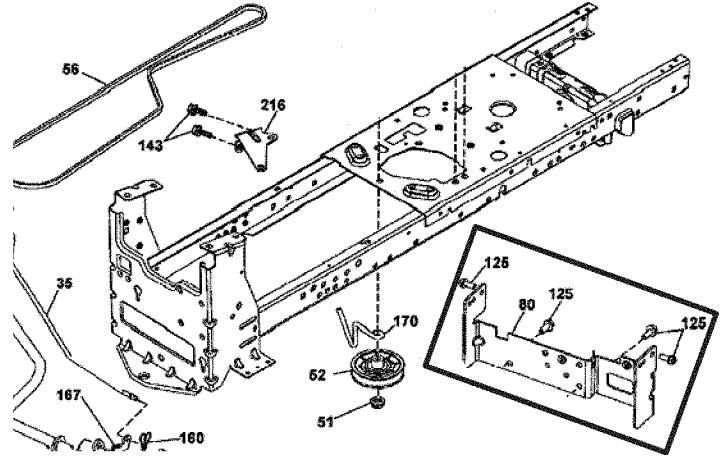


PART UPDATE

****DIVISION 71****

KENMORE SOURCE 917 LAWN TRACTORS

Torque Strap Bracket P/N

MODELS:	917.204010	917204020	917.204070	917.990460
	917.204011	917204021	917.990360	917.990480

In some LIS images the Torque strap P/N 71-917-532440619 and torque mounting bracket P/N 71-917-532401564 are not shown. Not all lawn tractors use these parts. Order only if the lawn tractor was originally equip with the Torque strap and bracket.

Issue	Explanation
<input checked="" type="checkbox"/> Part not shown on parts list	Torque strap bracket and Torque bracket not shown on parts in LIS. P/N 71-917- 532440619 and P/N 71-917-532401564.
<input type="checkbox"/> Incorrect part # on parts list	
<input type="checkbox"/> Part shown but no key #	
<input type="checkbox"/> Wrong Part Description	
<input type="checkbox"/> Alternative to Part Assembly NLA	
<input type="checkbox"/> Alternative to Part NLA	
<input type="checkbox"/> Accessory Part not on parts list	
<input type="checkbox"/>	

Torque Strap P/N 71-917-53244061

Torque Bracket P/N 71-917-532401564

Both Torque strap and Torque bracket P/N 71-917-53244061 and P/N 71-917-532401564