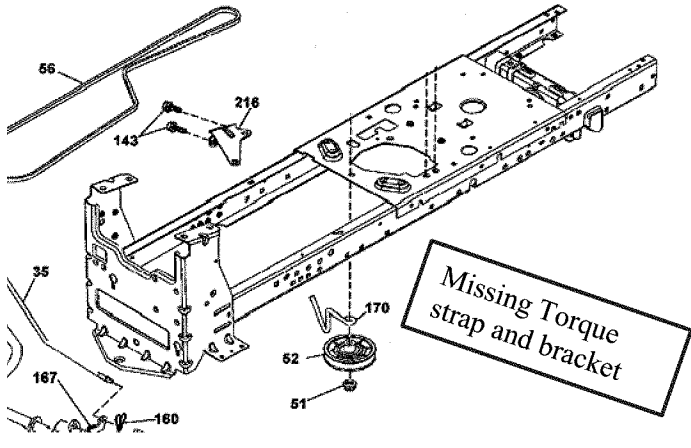


PART UPDATE

****DIVISION 71****

KENMORE SOURCE 917 LAWN TRACTORS

Torque Strap Bracket P/N

MODELS:	917.204010	917204020	917.204070	917.990460
	917.204011	917204021	917.990360	917.990480

In some LIS images the Torque strap P/N 71-917-532440619 and torque mounting bracket P/N 71-917-532401564 are not shown. Not all lawn tractors use these parts. Order only if the lawn tractor was originally equip with the Torque strap and bracket.

Issue	Explanation
<input checked="" type="checkbox"/> Part not shown on parts list	Torque strap bracket and Torque bracket not shown on parts in LIS. P/N 71-917- 532440619 and P/N 71-917-532401564.
<input type="checkbox"/> Incorrect part # on parts list	
<input type="checkbox"/> Part shown but no key #	
<input type="checkbox"/> Wrong Part Description	
<input type="checkbox"/> Alternative to Part Assembly NLA	
<input type="checkbox"/> Alternative to Part NLA	
<input type="checkbox"/> Accessory Part not on parts list	
<input type="checkbox"/>	

Torque Strap P/N 71-917-53244061

Torque Bracket P/N 71-917-532401564

Both Torque strap and Torque bracket P/N 71-917-53244061 and P/N 71-917-532401564