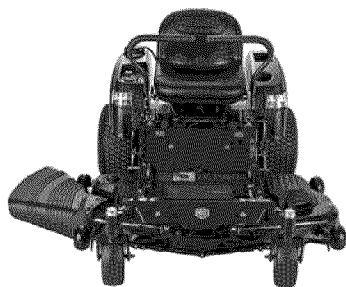

# Craftsman 54" 24 HP Complete Start™ Zero-Turn Tractor Non CA

1 Review 1 Question Description Specifications Sears Protection Agreements

## Description Item # 07120414000P Model # 20414

For maneuverability, efficiency and convenience in a homeowner zero-turn mower package, the **Craftsman 54" 24 HP Briggs & Stratton® Complete Start™ Zero-Turn Tractor** really delivers. True zero-turn mower performance with twin, maintenance-free integrated transmissions, heavy-duty front casters and a rugged tube steel frame. High performance Air Induction cutting decks allow side ejection or optional mulch and collection capability. Convenient control placement, foam padded steering levers and an adjustable seat make these units easy and enjoyable to operate.

- Powerful, 24 HP Briggs & Stratton engine
- Air induction mowing technology supplies a smooth and reliable ride
- Maintenance-free transmission makes for less time in the shop
- Removable foot pan for easy access
- Easy-access service points makes maintenance fast and simple
- Comfortable operation that you'll appreciate
- Convenient control panel