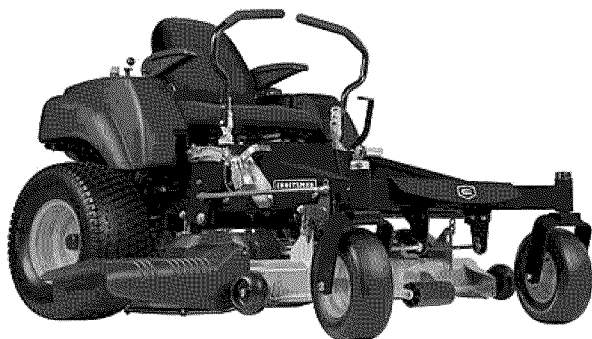

Customer Service:1-800-697-3277

Craftsman Professional 54" 26 hp Pro Z7400 Series Zero-Turn Yard Tractor Non CA

0 Reviews 0 Questions Description Specifications Sears Protection Agreements

On Sale [sign in](#) | [join for free](#) | [set location](#)

Delivery
enter location for availability

FREE Store Pickup
enter location for availability

Quantity: **Add to Cart**

Description Item # 07120417000P Model # 20417

The **Craftsman Pro Z7400 Series Zero-Turn Yard Tractor** takes performance, productivity, and comfort to a whole new level. The intuitive operator interface, heavy-duty steel frame and commercial rated hydraulic system create the ultimate mowing experience. With a high performance Air Induction steel deck that is mulch and collection capable, the Z7400 is practical for all of your property maintenance needs. The reliable Kohler Pro 24 HP engine offers the smooth, powerful performance that is needed to get the job done.

- Air induction mowing technology supplies a smooth and reliable ride
- Pedal assisted for easy adjustments
- Reinforced deck for added durability
- Comfortable steering allows you to maneuver easily
- Adjustable steering levers lets you decide how to mow
- Wide rear tires supply plenty of traction and push
- Convenient control panel is easy to master
- Hour meter with service minder
- Adjustable tracking
- Removable foot pan
- Easy-access service points