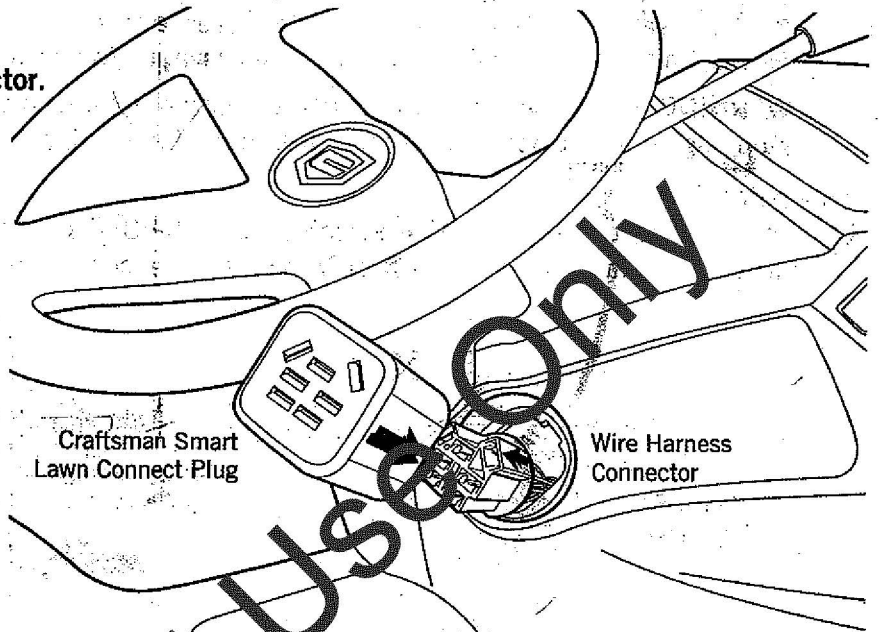

Your part may vary slightly in appearance.

3. There are two options for disconnecting the **Wire Harness Connector** from the back of the **Ignition Switch**:  
**A** Leave **Ignition Switch** in place and unplug **Wire Harness Connector** directly from the underside of the dash (see illustration above).  
**OR** (Continued on next page)

# Smart Lawn Connect Kit Installation Instructions

**3B** Remove the **Ignition Switch** (refer to illustrations **X** or **Y** on first page) by reaching under dash and squeezing the **Retainer Prongs** (see illustration below).

**4** Connect the **Wire Harness Connector** to the **Craftsman Smart Lawn Connect Plug** (see illustration below).

Then unplug the **Wire Harness Connector**.

**5** Connect the **Craftsman Smart Lawn Connect Plug** with the **Ignition Switch** (see illustration below).

Assembly is complete when the Craftsman Smart Lawn Connect Plug is sandwiched between the other two components.

**6** If **Ignition Switch** has been removed, align the **Ignition Switch** with hole, and push into dash, ensuring that retainer prongs click securely into the dashboard recess.