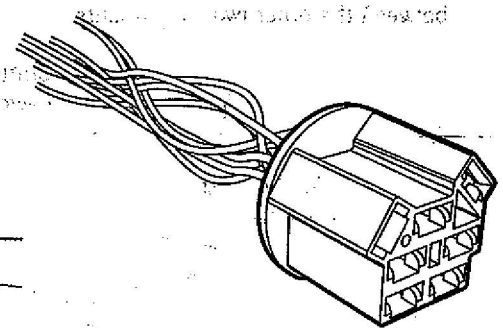

Exposed Wire Harness Connector

Your part may vary slightly in appearance.

3. There are two options for disconnecting the **Wire Harness Connector** from the back of the **Ignition Switch**:
  A Leave **Ignition Switch** in place and unplug **Wire Harness Connector** directly from the underside of the dash (see illustration above).
  OR (Continued on next page)