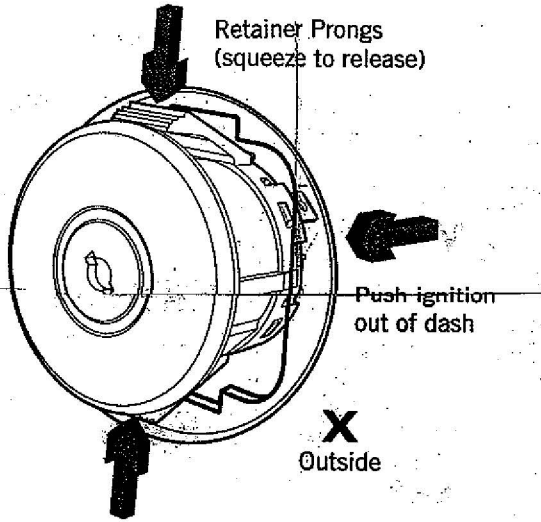

2. Open the hood of your Craftsman Rider and locate the **Wire Harness Connector** that is attached to the back side of the **Ignition Switch** (refer to illustration below).

Exposed Wire Harness Connector

Your part may vary slightly in appearance.

3. There are two options for disconnecting the **Wire Harness Connector** from the back of the **Ignition Switch**:  
**A** Leave **Ignition Switch** in place and unplug **Wire Harness Connector** directly from the underside of the dash (see illustration above).  
**OR** (Continued on next page)

# Smart Lawn Connect Kit Installation Instructions

**3B** Remove the **Ignition Switch** (refer to illustrations **X** or **Y** on first page) by reaching under dash and squeezing the **Retainer Prongs** (see illustration below).

**4** Connect the **Wire Harness Connector** to the **Craftsman Smart Lawn Connect Plug** (see illustration below).

Then unplug the **Wire Harness Connector**.

**5** Connect the **Craftsman Smart Lawn Connect Plug** with the **Ignition Switch** (see illustration below).