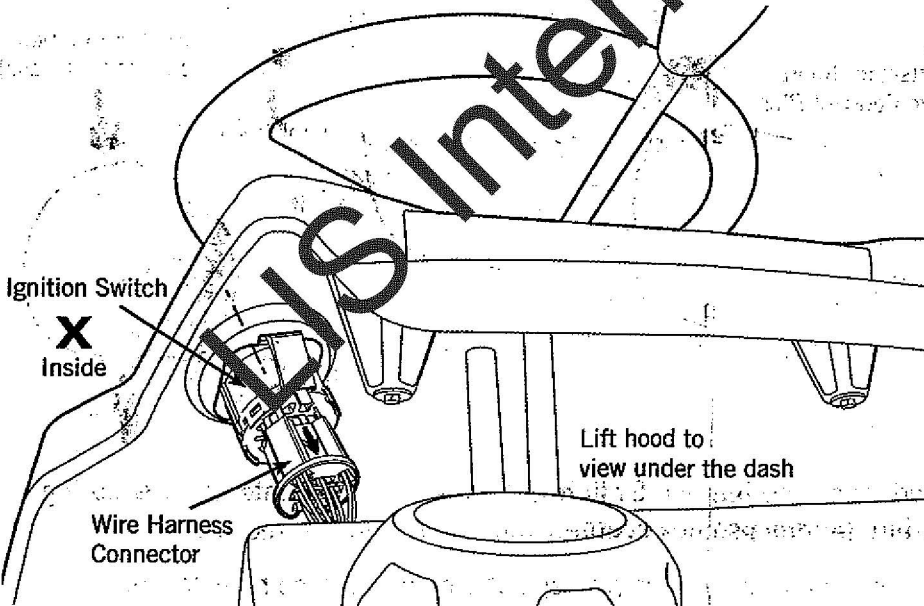

Exposed Wire Harness Connector

Your part may vary slightly in appearance.

3. There are two options for disconnecting the **Wire Harness Connector** from the back of the **Ignition Switch**:
  A Leave **Ignition Switch** in place and unplug **Wire Harness Connector** directly from the underside of the dash (see illustration above).
  OR (Continued on next page)