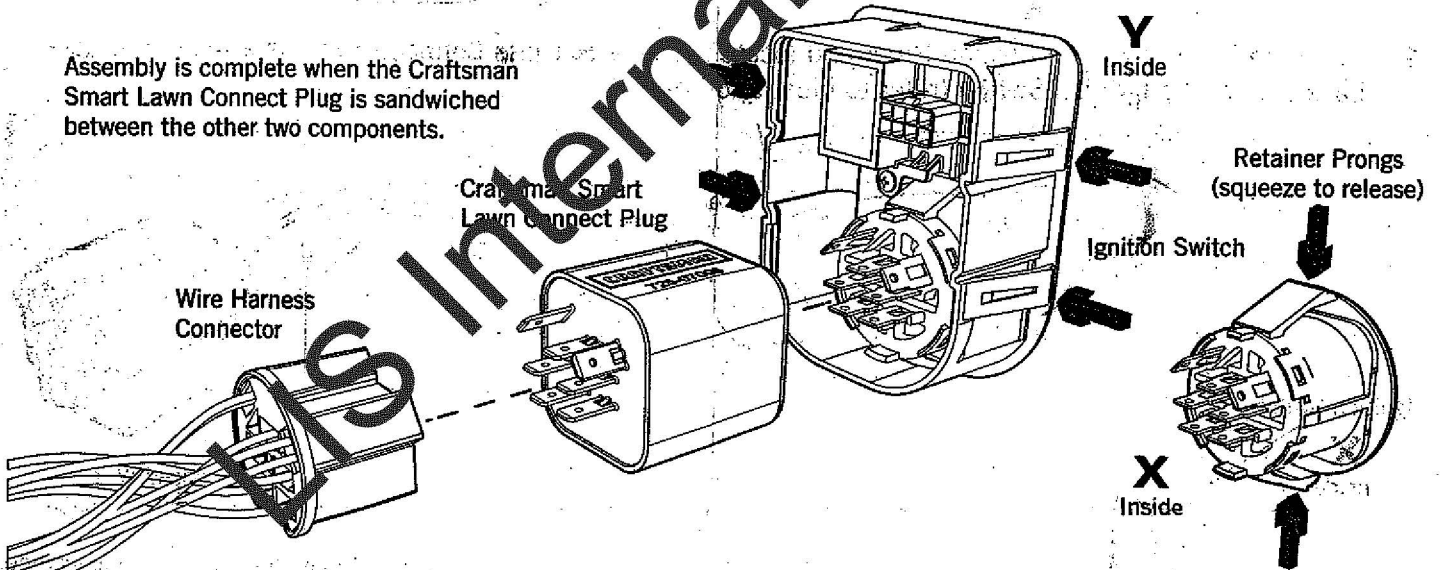

Your part may vary slightly in appearance.

3. There are two options for disconnecting the **Wire Harness Connector** from the back of the **Ignition Switch**:  
**A** Leave **Ignition Switch** in place and unplug **Wire Harness Connector** directly from the underside of the dash (see illustration above).  
**OR** (Continued on next page)

# Smart Lawn Connect Kit Installation Instructions

**3B** Remove the **Ignition Switch** (refer to illustrations **X** or **Y** on first page) by reaching under dash and squeezing the **Retainer Prongs** (see illustration below).

**4** Connect the **Wire Harness Connector** to the **Craftsman Smart Lawn Connect Plug** (see illustration below).

Then unplug the **Wire Harness Connector**.

**5** Connect the **Craftsman Smart Lawn Connect Plug** with the **Ignition Switch** (see illustration below).

Assembly is complete when the Craftsman Smart Lawn Connect Plug is sandwiched between the other two components.

**6** If **Ignition Switch** has been removed, align the **Ignition Switch** with hole, and push into dash, ensuring that retainer prongs click securely into the dashboard recess.