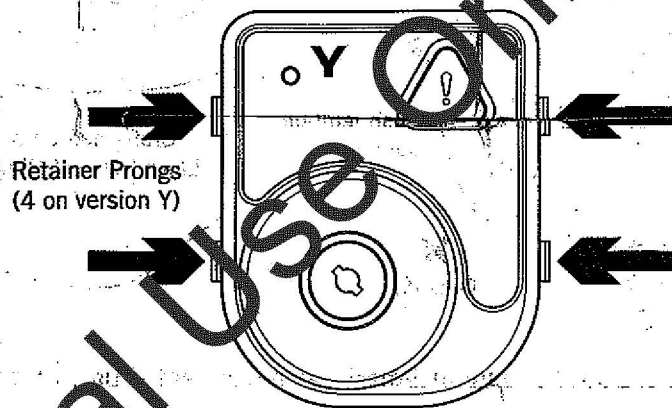

Smart Lawn Connect Kit Installation Instructions

Congratulations on purchasing a Craftsman Smart Lawn Connect Kit. The **Craftsman Smart Lawn Connect Plug** will easily plug in to the back side of your Craftsman Rider's **Ignition Switch** located on the dashboard.

These instructions apply to a majority of Craftsman Riding Mowers manufactured from 2010 to Present. Read through the entire instruction sequence before beginning installation. For instructions for your unit, or more details, please go to craftsman.com/connectkit

WARNING Before performing any maintenance or repairs, disengage PTO, set parking brake, stop engine and remove key to prevent unintended starting.

Installation Guide:

1. Note the location of the **Ignition Switch** (ON/START/OFF switch) on your dash. Depending on your product model, the switch will look like **X** or **Y** below. Note location of retainer prongs for Step 3B below.

2. Open the hood of your Craftsman Rider and locate the **Wire Harness Connector** that is attached to the back side of the **Ignition Switch** (refer to illustration below).