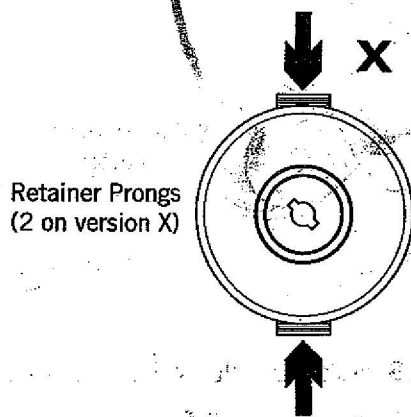

Smart Lawn Connect Kit Installation Instructions

Congratulations on purchasing a Craftsman Smart Lawn Connect Kit. The **Craftsman Smart Lawn Connect Plug** will easily plug in to the back side of your Craftsman Rider's **Ignition Switch** located on the dashboard.

These instructions apply to a majority of Craftsman Riding Mowers manufactured from 2010 to Present. Read through the entire instruction sequence before beginning installation. For instructions for your unit, or more details, please go to craftsman.com/connectkit

WARNING Before performing any maintenance or repairs, disengage PTO, set parking brake, stop engine and remove key to prevent unintended starting.

Installation Guide:

1. Note the location of the **Ignition Switch** (ON/START/OFF switch) on your dash. Depending on your product model, the switch will look like **X** or **Y** below. Note location of retainer prongs for Step 3B below.

2. Open the hood of your Craftsman Rider and locate the **Wire Harness Connector** that is attached to the back side of the **Ignition Switch** (refer to illustration below).