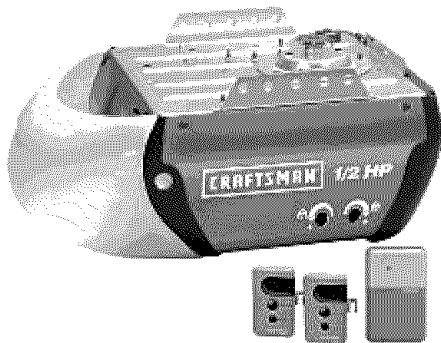

Search

GO

**\$139.99** ~~\$149.99~~Save \$10.00  
thru 01/21/08**CRAFTSMAN****Craftsman 1/2 hp Garage Door Opener, Chain Drive**

Sears item# 00953930000 Mfr. model# 53930

**Product Overview:**

Garage Door Opener Type:	Chain drive
General Warranty:	4 years

**General Features:**

Has Remote Entry:	Yes
Number of Remote Codes:	100 billion
Convenience Lighting:	Yes
Number of Lights:	1
Number of Remote Functions:	3
Safety Sensor Beam Technology:	Yes
Safety Sensor Beam Type:	Infra-red beam
Safety Sensor Type:	Contact and non-contact
Wall Control Type:	Standard control console
Bulb Wattage:	100 watts
Number of Remotes Included:	2