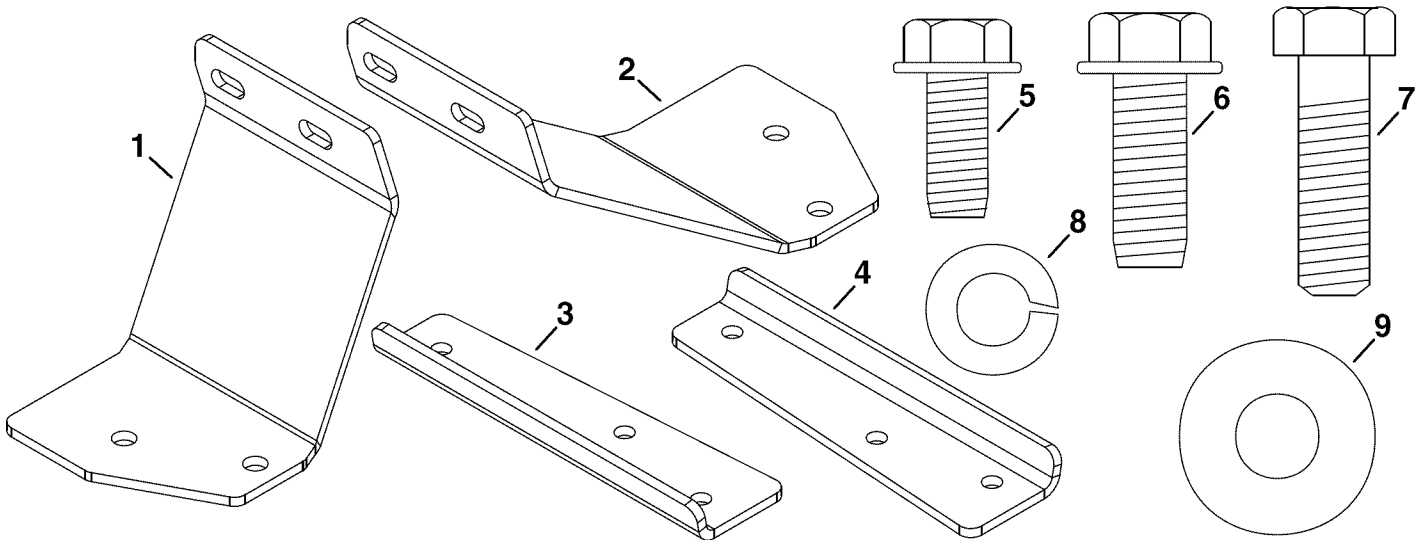

Sears Brands Management Corporation, Hoffman Estates, IL 60179

DO NOT RETURN TO STORE for Missing Parts or Assembly Questions
Call 1-866-576-8388 Attachment Hotline

KIT CONTENTS

REF. NO.	PART NO.	QTY.	DESCRIPTION	REF. NO.	PART NO.	QTY.	DESCRIPTION
1	28001	1	Mounting Bracket (LH)	6	47631	2	Self Thread Bolt, 3/8 x 1"
2	28002	1	Mounting Bracket (RH)	7	43087	4	Hex Bolt, 3/8 x 1-1/4"
3	28003	1	Mounting Support Bracket (LH)	8	43003	4	Lock Washer, 3/8"
4	28004	1	Mounting Support Bracket (RH)	8	43070	6	Washer, 3/8"
5	47630	2	Self Thread Bolt, 5/16 x 3/4"				