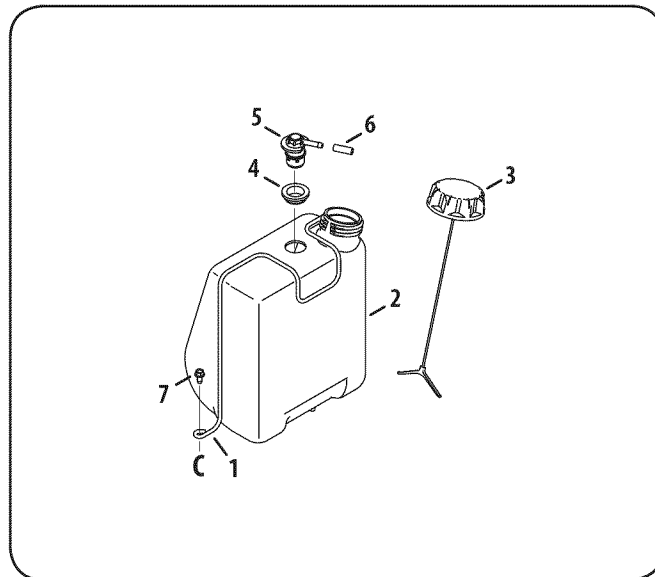

# Supplement Sheet

Date: March 22, 2011

Subject: Fuel Tank

Model(s): 247.288811

The parts on your tractor may differ from the parts shown in the owner's manual. If so, refer to this supplement sheet for part numbers and a detailed parts breakdown.

Figure 1-1

Ref. No.	Part No.	Description
1	747-05371	Fuel Tank Support Rod
2	951-04304	Fuel Tank
3	951-12179	Fuel Cap
4	735-04081	Rubber Grommet
5	751-12118	Fuel Rollover Valve
6	751-12089-28	Vent Hose
7	710-1652	Hex Washer Screw, 1/4-20 x .625