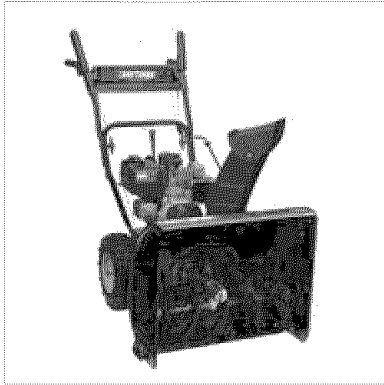

## Craftsman 5.5 hp Gas Snow Thrower

Sears item #07188355000 Mfr. model #31AS6BCE799

Gas snow thrower with 5 forward, 2 reverse wheel drive speeds for varying conditions. Electric Start. 24 in. clearing path, 21 in. intake height. Remote chute rotation to throw snow where you want it. 13" X-Trac tires for increased traction during operation.