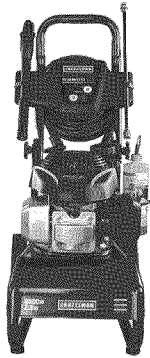

Customer Service: 1-800-697-3277

Craftsman 2.3 GPM Honda Powered Pressure Washer

[4 Reviews](#) [Description](#) [Specifications](#) [Sears Protection Agreements](#)

On Sale

[sign in](#) | [join for free](#) | [set location](#)

Sold by: **Sears**

Regular price ~~\$379.99~~
Your savings **-\$85.00**

\$294.99

Hot Buy

earn **\$2.95 in points**
to use later

Layaway Available

In Stock for Shipping
enter ZIP code for pricing

FREE Store Pickup
enter location for availability

2.3 GPM Honda Powered Pressure Washer

\$294.99

TroyBilt

at Lowes

Troy-Bilt 2800-PSI 2.3-GPM CARB Compliant Gas Pressure Washer with Briggs & Stratton Engine

\$319.00

PSI (Pressure Per Square Inch):

2800