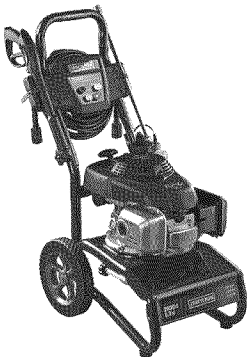

Customer Service: 1-800-697-3277

Craftsman 2.3 GPM Honda Powered Pressure Washer

[4 Reviews](#) [Description](#) [Specifications](#) [Sears Protection Agreements](#)

On Sale

[sign in](#) | [join for free](#) | [set location](#)

Sold by: **Sears**

Regular price ~~\$379.99~~
Your savings **-\$85.00**

\$294.99

Hot Buy

earn **\$2.95 in points**
to use later

Layaway Available

In Stock for Shipping
enter ZIP code for pricing

FREE Store Pickup
enter location for availability

- 25 foot high-pressure hose for extended reach
- Washer includes fixed hose wrap
- Handle folds down for compact storage
- Lightweight, portable design rolls smoothly on 10 inch solid wheels
- Weighs 52 pounds
- Backed by a 2-year general warranty