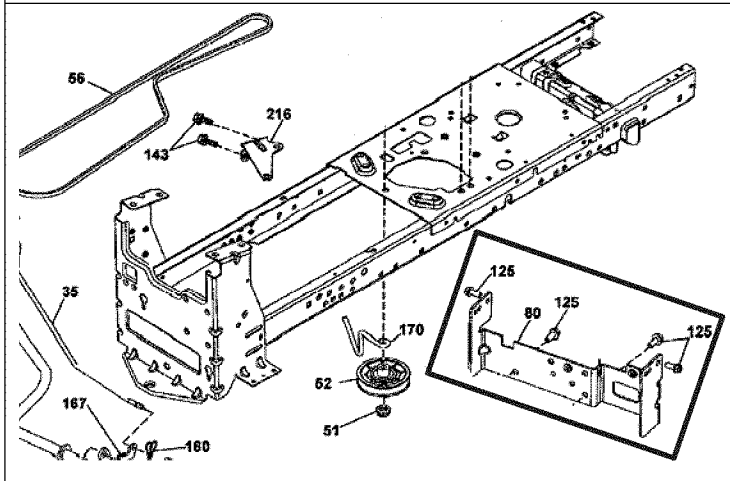


PART UPDATE

****DIVISION 71****

KENMORE SOURCE 917 LAWN TRACTORS

Torque Bracket P/N

MODELS:	917.204010	917204020	917.204070	917.990460
	917.204011	917204021	917.990360	917.990480

In some LIS images the Torque strap P/N 71-917-532440619 and torque mounting bracket P/N 71-917-532401564 are not shown. Not all lawn tractors use these parts. Order only if the lawn tractor was originally equip with the Torque strap and bracket.

Issue	Explanation
<input checked="" type="checkbox"/> Part not shown on parts list	Torque bracket and Torque strap bracket not shown on parts list in LIS. P/N 71-917-532401564 and P/N 71-917-532440061
<input type="checkbox"/> Incorrect part # on parts list	
<input type="checkbox"/> Part shown but no key #	
<input type="checkbox"/> Wrong Part Description	
<input type="checkbox"/> Alternative to Part Assembly NLA	
<input type="checkbox"/> Alternative to Part NLA	
<input type="checkbox"/> Accessory Part not on parts list	
<input type="checkbox"/>	

Torque Bracket P/N 71-917-532401564

Torque Strap P/N 71-917-53244061

Both Torque Strap and Torque bracket
P/N 71-917-53244061 and P/N 71-917-532401564