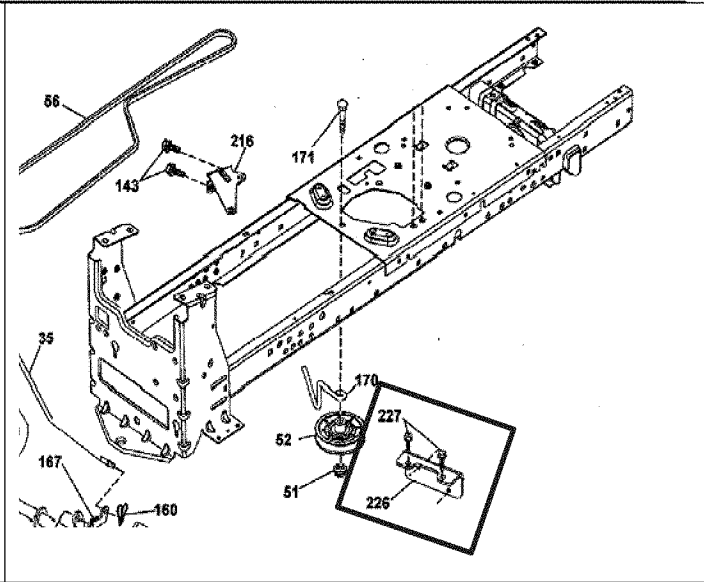


PART UPDATE

****DIVISION 71****

KENMORE SOURCE 917 LAWN TRACTORS

Torque Bracket P/N

MODELS:	917.204010	917204020	917.204070	917.990460
	917.204011	917204021	917.990360	917.990480

In some LIS images the Torque strap P/N 71-917-532440619 and torque mounting bracket P/N 71-917-532401564 are not shown. Not all lawn tractors use these parts. Order only if the lawn tractor was originally equip with the Torque strap and bracket.

Issue	Explanation
<input checked="" type="checkbox"/> Part not shown on parts list	Torque bracket and Torque strap bracket not shown on parts list in LIS. P/N 71-917-532401564 and P/N 71-917-532440061
<input type="checkbox"/> Incorrect part # on parts list	
<input type="checkbox"/> Part shown but no key #	
<input type="checkbox"/> Wrong Part Description	
<input type="checkbox"/> Alternative to Part Assembly NLA	
<input type="checkbox"/> Alternative to Part NLA	
<input type="checkbox"/> Accessory Part not on parts list	
<input type="checkbox"/>	

Torque Bracket P/N 71-917-532401564

Torque Strap P/N 71-917-53244061

Both Torque Strap and Torque bracket
P/N 71-917-53244061 and P/N 71-917-532401564