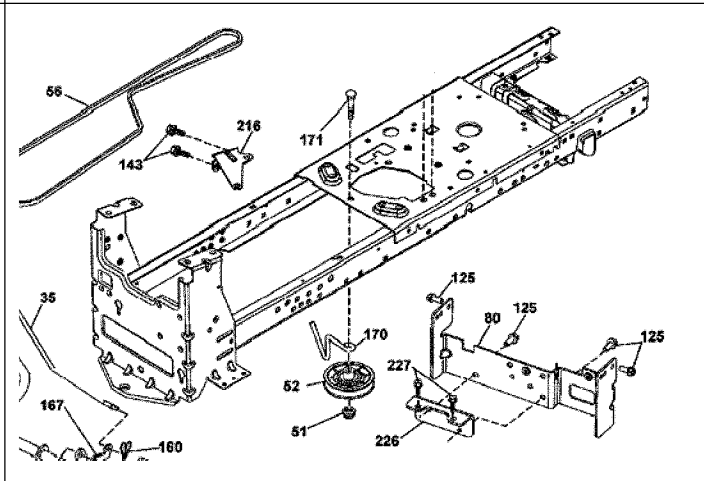


PART UPDATE

****DIVISION 71****

KENMORE SOURCE 917 LAWN TRACTORS

Torque Bracket P/N

MODELS:	917.204010	917204020	917.204070	917.990460
	917.204011	917204021	917.990360	917.990480

In some LIS images the Torque strap P/N 71-917-532440619 and torque mounting bracket P/N 71-917-532401564 are not shown. Not all lawn tractors use these parts. Order only if the lawn tractor was originally equip with the Torque strap and bracket.

Issue	Explanation
<input checked="" type="checkbox"/> Part not shown on parts list	Torque bracket and Torque strap bracket not shown on parts list in LIS. P/N 71-917-532401564 and P/N 71-917-532440061
<input type="checkbox"/> Incorrect part # on parts list	
<input type="checkbox"/> Part shown but no key #	
<input type="checkbox"/> Wrong Part Description	
<input type="checkbox"/> Alternative to Part Assembly NLA	
<input type="checkbox"/> Alternative to Part NLA	
<input type="checkbox"/> Accessory Part not on parts list	
<input type="checkbox"/>	

Torque Bracket P/N 71-917-532401564

Torque Strap P/N 71-917-53244061

Both Torque Strap and Torque bracket
P/N 71-917-53244061 and P/N 71-917-532401564