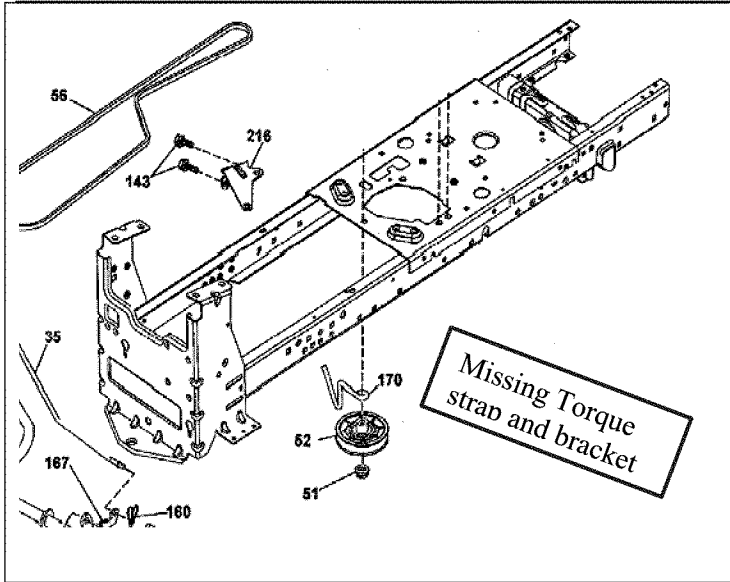


PART UPDATE

****DIVISION 71****

KENMORE SOURCE 917 LAWN TRACTORS

Torque Bracket P/N

MODELS:	917.204010	917204020	917.204070	917.990460
	917.204011	917204021	917.990360	917.990480

In some LIS images the Torque strap P/N 71-917-532440619 and torque mounting bracket P/N 71-917-532401564 are not shown. Not all lawn tractors use these parts. Order only if the lawn tractor was originally equip with the Torque strap and bracket.

Issue	Explanation
<input checked="" type="checkbox"/> Part not shown on parts list	Torque bracket and Torque strap bracket not shown on parts list in LIS. P/N 71-917-532401564 and P/N 71-917-532440061
<input type="checkbox"/> Incorrect part # on parts list	
<input type="checkbox"/> Part shown but no key #	
<input type="checkbox"/> Wrong Part Description	
<input type="checkbox"/> Alternative to Part Assembly NLA	
<input type="checkbox"/> Alternative to Part NLA	
<input type="checkbox"/> Accessory Part not on parts list	
<input type="checkbox"/>	

Torque Bracket P/N 71-917-532401564

Torque Strap P/N 71-917-53244061

Both Torque Strap and Torque bracket
P/N 71-917-53244061 and P/N 71-917-532401564