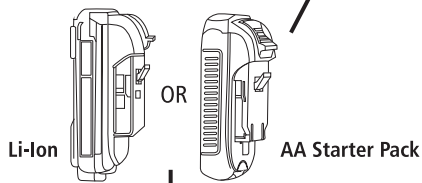

Li-Ion  
DCB120  
DCB123  
DCB125  
DCB127

Voltage Info 6V-12V

DW088LR/LG  
DCE088R/G

© 2015 DeWALT Industrial Tool Co.  
701 East Joppa Road  
Towson, Maryland 21286  
<http://www.DeWALT.com>

JUNE 2015 70305323  
© 2015 DeWALT Industrial Tool Co.  
D-65510 Idstein,  
Germany  
<http://www.DeWALT.eu>