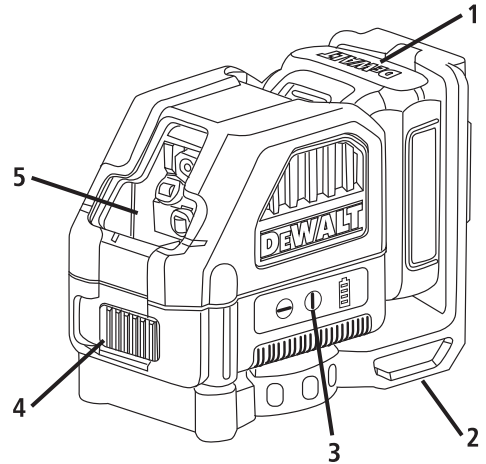

Li-Ion  
DCB120  
DCB123  
DCB125  
DCB127

Voltage Info 6V-12V

DW088LR/LG  
DCE088R/G

© 2015 DeWALT Industrial Tool Co.  
701 East Joppa Road  
Towson, Maryland 21286  
<http://www.DeWALT.com>

JUNE 2015 70305323  
© 2015 DeWALT Industrial Tool Co.  
D-65510 Idstein,  
Germany  
<http://www.DeWALT.eu>

# DeWALT

## DW088LR/LG DCE088R/G

- 1. Battery pack
- 2. Pivoting magnetic bracket
- 3. Keypad
- 4. Power/Lock
- 5. Laser window

US P/N: DW088LR/LG  
EU P/N: DCE088R/G  
70305323

JUNE 2015

6. Horizontal laser line  
7. Vertical laser line  
8. Battery indicator